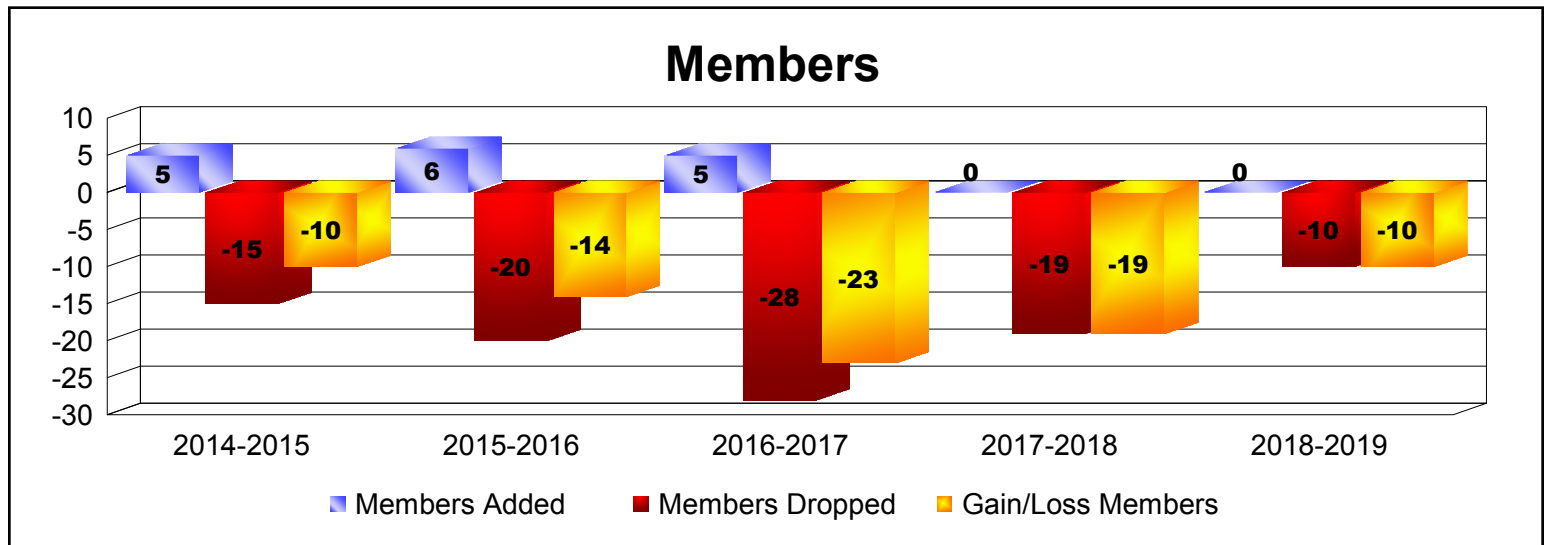

Year	New Clubs	Dropped Clubs	Gain/ Loss Clubs	New Members	Charter Members	Reinstate Members	Transfer Members	Total Member Added	Total Members Dropped	Gain/ Loss Members
2014-2015	0	-1	-1	3	1	0	1	5	-15	-10
2015-2016	0	-1	-1	6	0	0	0	6	-20	-14
2016-2017	0	-1	-1	5	0	0	0	5	-28	-23
2017-2018	0	-3	-3	0	0	0	0	0	-19	-19
2018-2019	0	-1	-1	0	0	0	0	0	-10	-10
Average	0	-1	-1	3	0	0	0	3	-18	-15

Membership Composition

June 2019 Cumulative

New Members	0.0%
Charter Members	0.0%
Reinstate Members	0.0%
Transfer members	0.0%
Total:	100.0%

Gender Comparison

June 2019 Cumulative