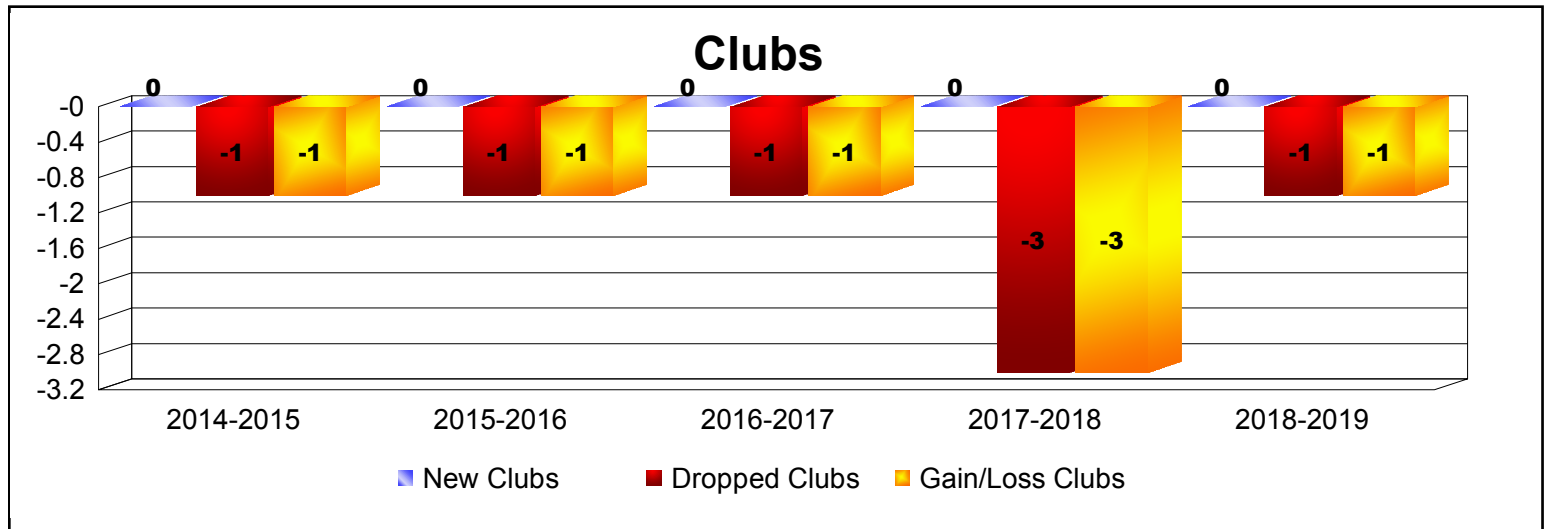

Year	New Clubs	Dropped Clubs	Gain/ Loss Clubs	New Members	Charter Members	Reinstate Members	Transfer Members	Total Member Added	Total Members Dropped	Gain/ Loss Members
2014-2015	0	-1	-1	3	1	0	1	5	-15	-10
2015-2016	0	-1	-1	6	0	0	0	6	-20	-14
2016-2017	0	-1	-1	5	0	0	0	5	-28	-23
2017-2018	0	-3	-3	0	0	0	0	0	-19	-19
2018-2019	0	-1	-1	0	0	0	0	0	-10	-10
Average	0	-1	-1	3	0	0	0	3	-18	-15

Membership Composition

June 2019 Cumulative

New Members	0.0%
Charter Members	0.0%
Reinstate Members	0.0%
Transfer members	0.0%
Total:	100.0%

Gender Comparison

June 2019 Cumulative